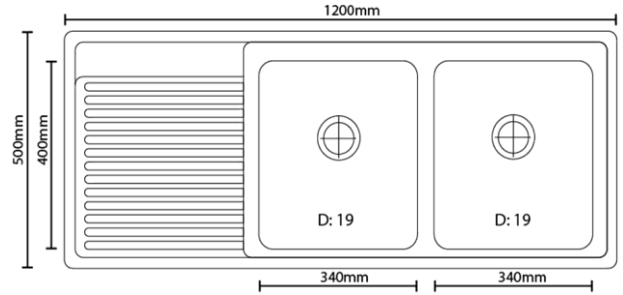

CM9351R Right Hand Bowl

CM9351L Left Hand Bowl

SPECIFICATIONS

(All measurements are in millimeters)

Description:

CM Double Bowl & Drainer Sink w/25mm radius corner.

Sink Dimensions:

1200W x 500H x 190D

Bowl Dimensions:

2 x [340W x 400H x 190D]

Min Cabinet

Size: 800mm

Installation:

Inset-mount

Material:

1.0mm 18/8 304 Stainless steel. Brushed finish.

Tap Holes:

1 tap hole.

Outlet:

90mm chrome basket waste included.

Cut Out Templates:

Yes

Warranty:

15 years of replacement of products and parts.

*NOTE: Always use the physical product measurements for cut-outs as the manufacturer's template is a guide only and may differ from the actual product dimensions over time.

Optional Accessories

Board S1300